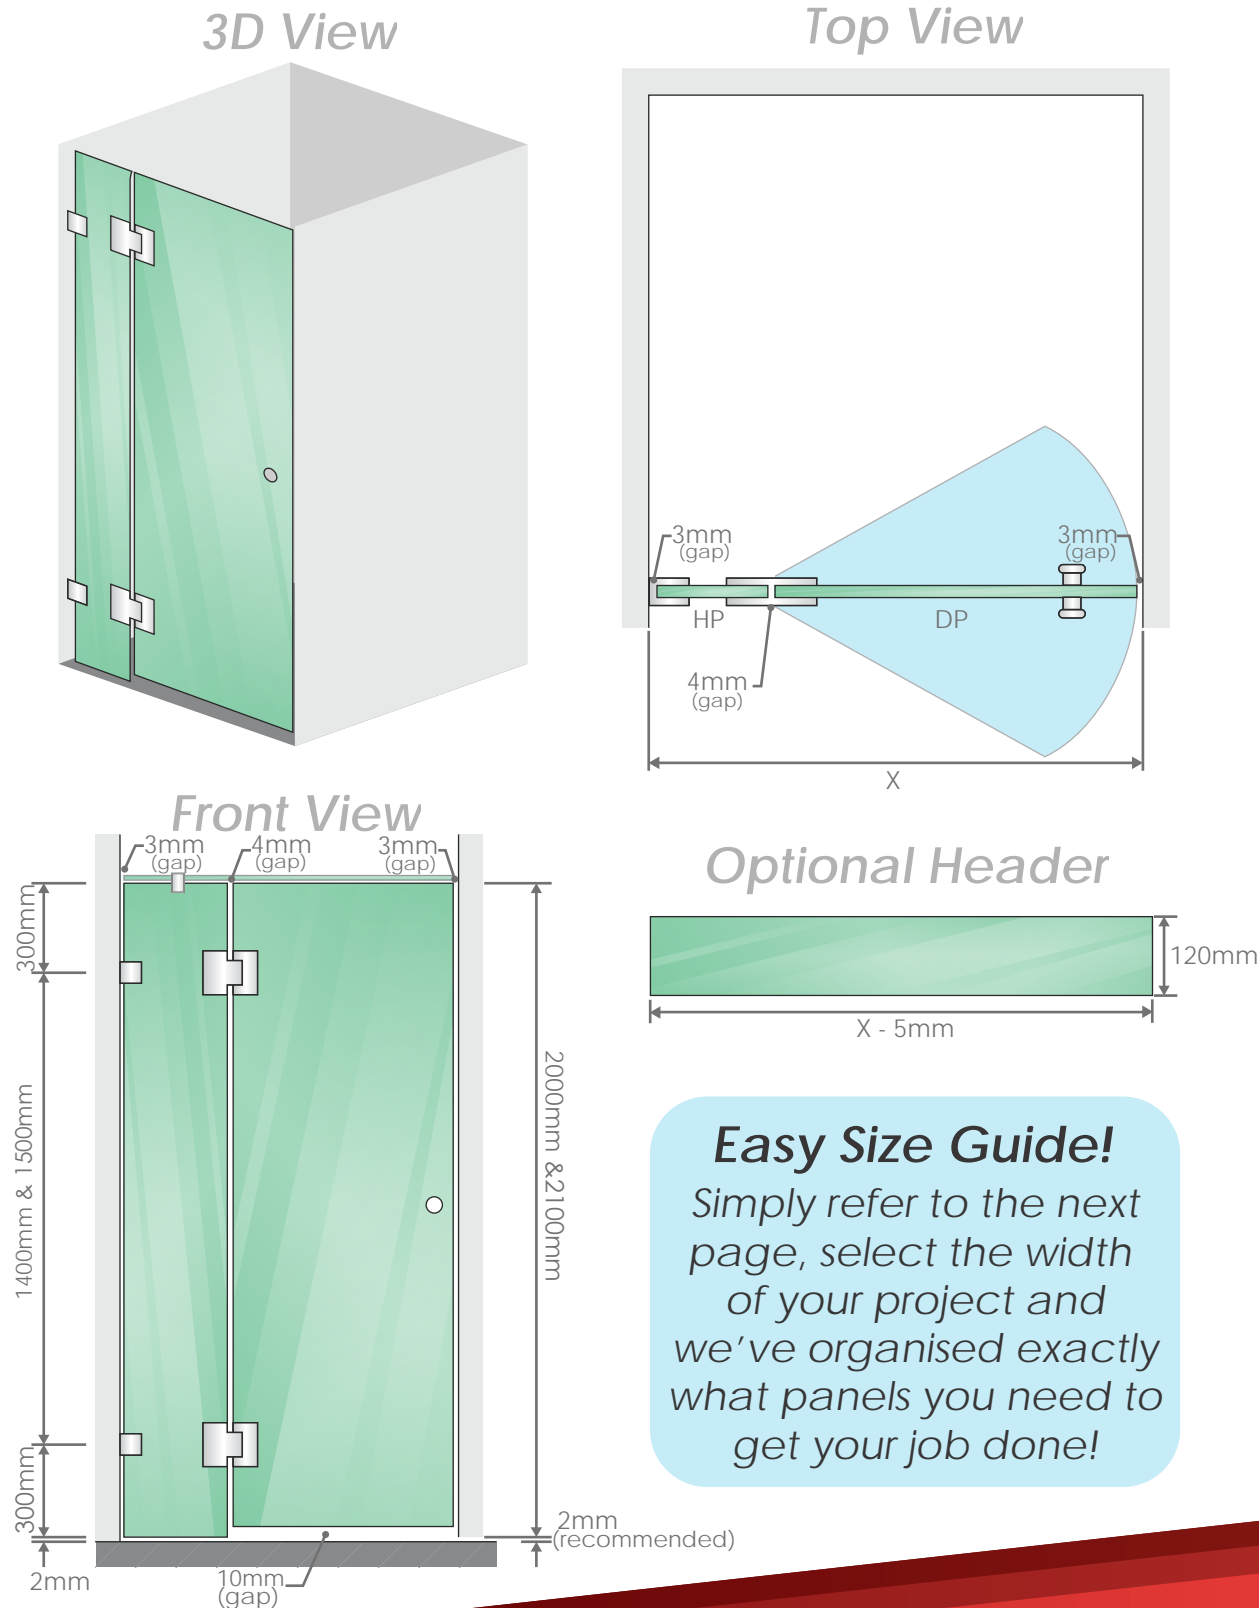

2-Panel (b) In-Line System

Easy Size Guide!
Simply refer to the next page, select the width of your project and we've organised exactly what panels you need to get your job done!

Recommended Configurations

Fixed Panel

Fixed Panel Widths Available								
130	370	610	800	840	880	930	1000	1175
160	400	640	805	845	885	940	1025	1190
190	430	670	810	850	890	950	1050	1195
220	460	700	815	855	895	960	1075	1200
250	490	730	820	860	900	970	1095	1300
280	520	760	825	865	905	980	1100	1400
310	550	790	830	870	910	990	1125	1500
340	580	795	835	875	920	995	1150	

Hinge & Door Panels

Hinge Panel Widths
130
160
190
220
250
280
310
340
370
400
430
460
490
520
550
580
610
640
670
700
730

Our wide range of widths Available for Hinge, Door, Header & Fixed panels ensure the perfect shower screen configuration

Use a combination of your desired panels to create the configuration that suits your needs!

Door Panel Widths
600
605
610
615
620
625
630
635
640
645
650
655
660